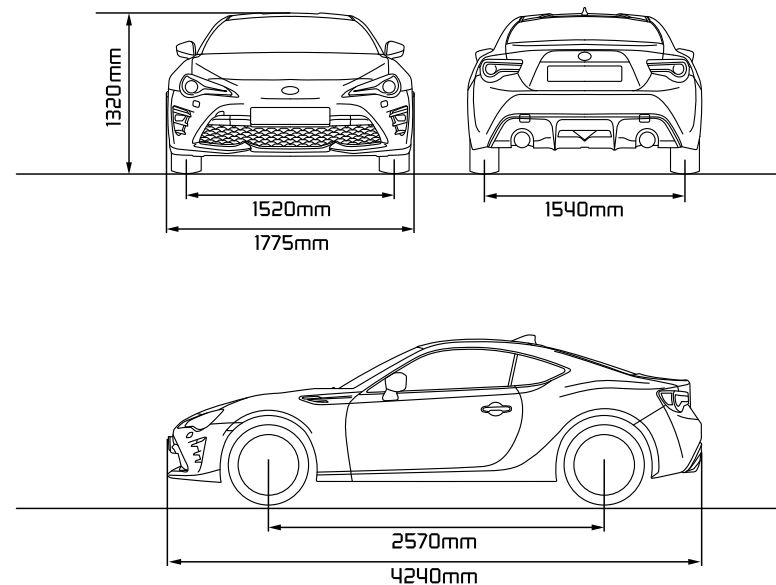

Body Structure

The Toyota 86 has superior aerodynamic characteristics, light body weight and high stiffness. These result in superior driving stability, and a combination of overall safety and sports car maneuverability.

Exterior

Interior

Black

Specifications

Exterior		86 M/T <small>(Only available in units with red & black interior)</small>		86 TRD A/T	
		Overall	Length mm	4,240	
	Width mm	1,775			
	Height mm	1,320			
Wheelbase	mm	2,570			
Tread	Front mm	1,520			
	Rear mm	1,540			
Engine Type	Boxer 4 Cylinder DOHC D4-S (Direct Injection 4-Stroke Gasoline)				
Valve Mechanism	16 Valve DOHC				
Bore X Stroke	86x86				
Displacement (cc)	1,998				
Compression Ratio	12.5:1				
Maximum Power (Kw/Rpm)	147/7,000				
Maximum Torque (Nm/Rpm)	205/6,600				
Powertrain	FR (Front Engine, Rear Wheel Drive)				
Transmission	6-speed M/T		6-speed A/T		
Suspension	Front	MacPherson Strut			
	Rear	Double Wishbone			
Brakes	Front	Ventilated Disc			
	Rear				
Body Kit Package	Without		TRD package		
Power Steering	Electric				
Tires	215/45/R17				
SRS Airbag	With (front + side + curtain shield)				